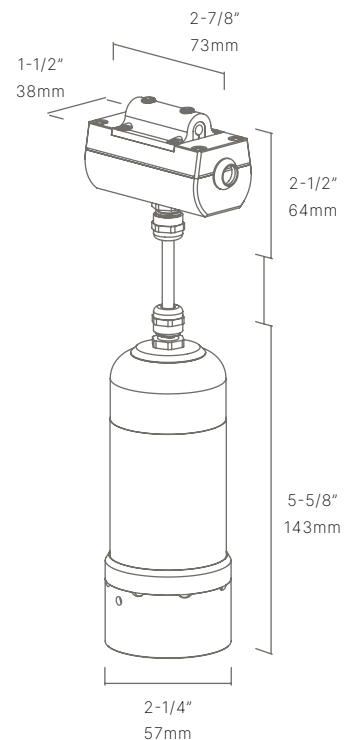

P. 760.931.2910

O. 2742 Loker Ave. W Carlsbad CA 92010

W. www.auroralight.com

MADE IN USA
WITH DOMESTIC & IMPORTED MATERIALS